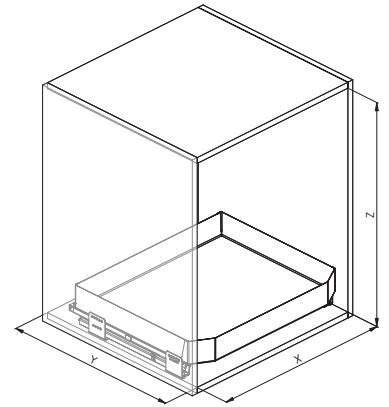

Painted metal pan drawer, full extension slides and soft closing.

119PRO

PRO LINE

Z1

Z2

INFO

GUIDE SIGE - SIGE SLIDES

><	X	Y	Z1	Z2	KG
450	412-418	495	135	210	30
600	562-568	495	135	210	30
900	762-768	495	135	210	30