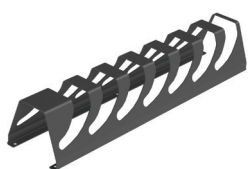

OPTIONAL

097C

Porta ciotole.
Bowls holder.