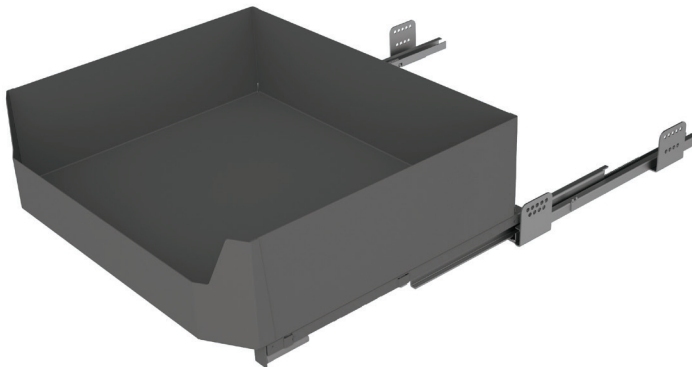

Painted metal pan drawer, full extension slides and soft closing.

119PRO

PRO LINE

Z1

Z2

INFO

GUIDE SIGE - SIGE SLIDES

><	X	Y	Z1	Z2	KG
450	412-418	495	135	210	30
600	562-568	495	135	210	30
900	762-768	495	135	210	30